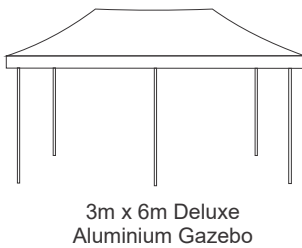

Deluxe Aluminium Gazebo Spec Sheet

Outdoor Product

Product Details

Available Sizes / Options

Optional Extra's

Weight Sand Bag

Rubber Weight

Full or Half Walls

Specifications

Frame	Deluxe Aluminium
Fabric	300D Oxford Canvas
Size	3m x 3m 3m x 4.5m 3m x 6m
Colour	Full Colour Print
Printing	Digital Direct Dye Sublimation
Opt. Extra's	Full / Half Walls Gazebo Weights
Include	System, Print, Toolkit and Carry Bag

3m x 3m Deluxe Aluminium Gazebo	3m x 4.5m Deluxe Aluminium Gazebo	3m x 6m Deluxe Aluminium Gazebo
Outer Leg: 40mm x 1.5mm	Outer Leg: 40mm x 1.5mm	Outer Leg: 40mm x 1.5mm
Inner Leg: 36mm x 1.5mm	Inner Leg: 36mm x 1.5mm	Inner Leg: 36mm x 1.5mm
Cross Bar: 25mm x 12.5mm x 1mm	Cross Bar: 25mm x 12.5mm x 1mm	Cross Bar: 25mm x 12.5mm x 1mm
Weight: ± 16.2kg	Weight: ± 20kg	Weight: ± 27.8kg