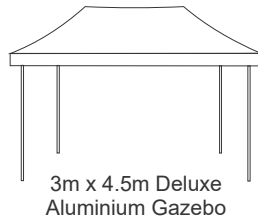

Deluxe Aluminium Gazebo Spec Sheet

Outdoor Product

Product Details

Available Sizes / Options

Optional Extra's

Weight Sand Bag

Rubber Weight

Full or Half Walls

Specifications

Frame	Deluxe Aluminium
Fabric	300D Oxford Canvas
Size	3m x 3m 3m x 4.5m 3m x 6m
Colour	Full Colour Print
Printing	Digital Direct Dye Sublimation
Opt. Extra's	Full / Half Walls Gazebo Weights
Include	System, Print, Toolkit and Carry Bag

3m x 3m Deluxe Aluminium Gazebo	3m x 4.5m Deluxe Aluminium Gazebo	3m x 6m Deluxe Aluminium Gazebo
Outer Leg: 40mm x 1.5mm	Outer Leg: 40mm x 1.5mm	Outer Leg: 40mm x 1.5mm
Inner Leg: 36mm x 1.5mm	Inner Leg: 36mm x 1.5mm	Inner Leg: 36mm x 1.5mm
Cross Bar: 25mm x 12.5mm x 1mm	Cross Bar: 25mm x 12.5mm x 1mm	Cross Bar: 25mm x 12.5mm x 1mm
Weight: ± 16.2kg	Weight: ± 20kg	Weight: ± 27.8kg