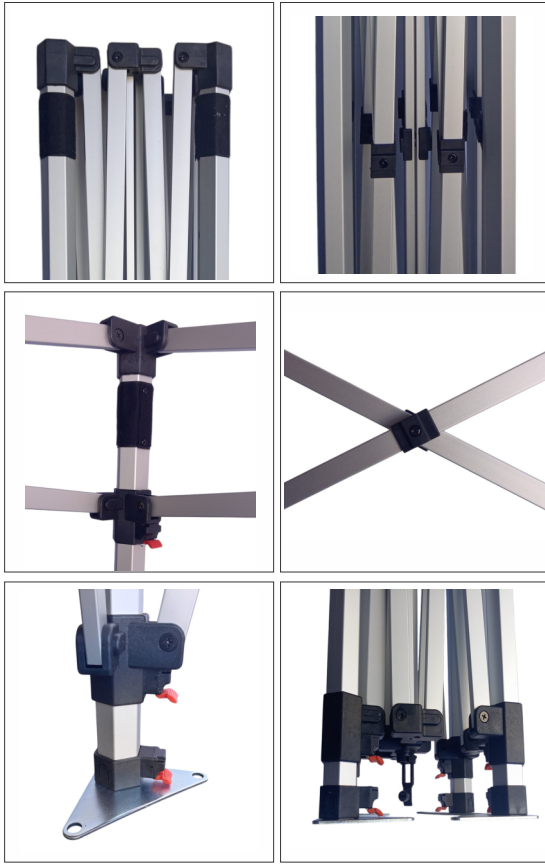

Deluxe Aluminium Gazebo Spec Sheet

Outdoor Product

Product Details

Available Sizes / Options

Optional Extra's

Weight Sand Bag

Rubber Weight

Full or Half Walls

Specifications

Frame	Deluxe Aluminium
Fabric	300D Oxford Canvas
Size	3m x 3m 3m x 4.5m 3m x 6m
Colour	Full Colour Print
Printing	Digital Direct Dye Sublimation
Opt. Extra's	Full / Half Walls Gazebo Weights
Include	System, Print, Toolkit and Carry Bag

3m x 3m Deluxe Aluminium Gazebo	3m x 4.5m Deluxe Aluminium Gazebo	3m x 6m Deluxe Aluminium Gazebo
Outer Leg: 40mm x 1.5mm	Outer Leg: 40mm x 1.5mm	Outer Leg: 40mm x 1.5mm
Inner Leg: 36mm x 1.5mm	Inner Leg: 36mm x 1.5mm	Inner Leg: 36mm x 1.5mm
Cross Bar: 25mm x 12.5mm x 1mm	Cross Bar: 25mm x 12.5mm x 1mm	Cross Bar: 25mm x 12.5mm x 1mm
Weight: ± 16.2kg	Weight: ± 20kg	Weight: ± 27.8kg