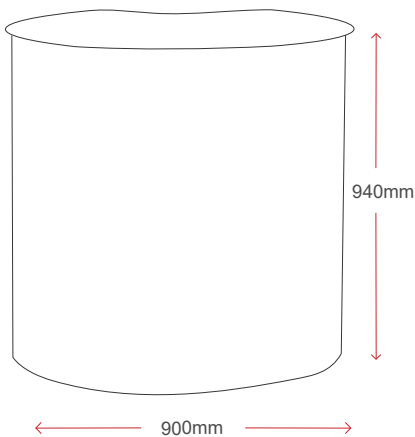

### Available Sizes / Options

### Specifications

Hardware	Melamine Top   Perforated Correx
Material	3 Year Vinyl and Lamination
Sizes	940mm x 900mm x 460mm
Colour	Full Colour Print   White Top and Base
Branding Opt.	Single Sided Only
Include	System, Print and Carry Bag

Kidney Shape Counter, Print and Carry Bag