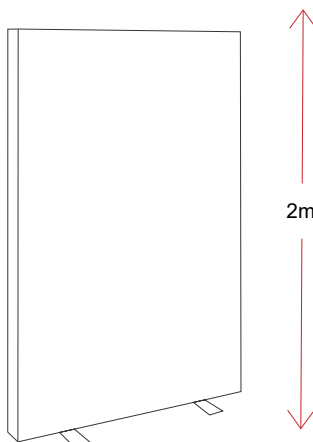

Lightbox Fabric Frame Spec Sheet

Indoor Product

Product Details

Available Sizes / Options

Specifications

Hardware	Aluminium - Width 8cm
Fabric	230GSM 100% Polyester Backlit Fabric
Size	2m x 1m
Colour	Full Colour Print
Branding	Double Sided
Mounting	Base with 2 Feet
Include	System, Print, Carry Bag & Power Supply